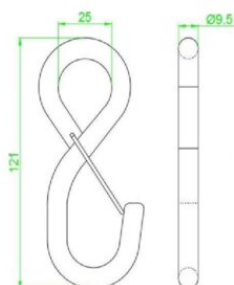

S-hook 121mm LC 425 daN

Product information

High quality S-hook with latch.

[... Read more](#)

S-hook 121mm LC 425 daN

Blueprint

Technical data

Part code	LC daN	MBL ton	Height mm
220000260	425	0.85	121