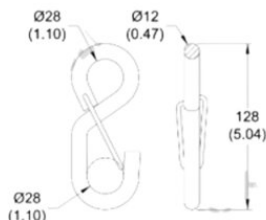

S-hook with latch 128mm LC 910 daN

Product information

High quality S-hook with latch in reinforced version.

... [Read more](#)

S-hook with latch 128mm LC 910 daN

Blueprint

Technical data

Part code	LC daN	MBL ton	Height mm
220000250	910	1.82	128