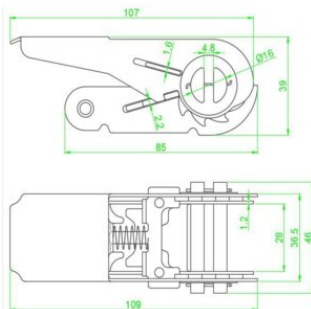

Ratchet Black Line 25mm LC 400 daN 109x36mm

Product information

High quality ratchet 25mm for lashings. Black Line products, ideal for use in areas where fittings should be invisible. [... Read more](#)

Material: Steel

Finish: Black, painted

Ratchet Black Line 25mm LC 400 daN 109x36mm

Blueprint

Technical data

Part code	LC daN	MBL ton	Length mm	Width	Band width mm	STF daN	Dimensions mm
210101050	400	0.8	109	36	25	150	109x36