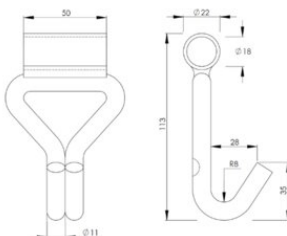

Doublehook for direct assembly 50x113mm LC 2500 daN

Product information

High quality doublehook for direct assembly 50mm. Chrom 3.

... [Read more](#)

Material: Steel

Finish: Silver, zinc plated

Doublehook for direct assembly 50x113mm LC 2500 daN

Blueprint

Technical data

Part code	LC daN	MBL ton	Band width mm	Height mm
220400030	2,500	5	50	113