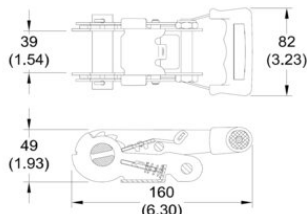

## Ratchet 35mm LC 1500daN 160x82mm

---

### Product information

High quality ratchet with wide handle 35mm for lashings.

... [Read more](#)

---

**Material:** Steel

**Marking:** According to standard

**Standard:** EN 12195-2

## Ratchet 35mm LC 1500daN 160x82mm

### Technical data

Part code	LC daN	MBL ton	Band width mm	STF daN	Dimensions mm
210101150	1,500	3	35	220	160x82