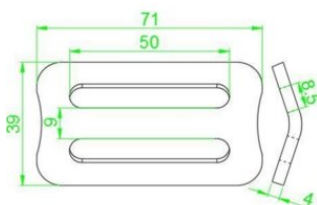

Buckle Ecolash

Blueprint

Technical data

Part code	LC daN	MBL ton	Band width mm	Height mm	Packing Qty.
270300480	900	1.8	50	71	300