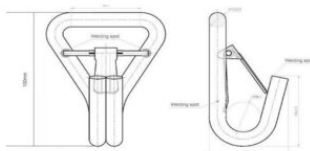

Doublehook with locking 50x104mm LC 2000daN

Product information

High quality doublehook for lashings 50mm with lashing capacity 2000 daN [... Read more](#)

Doublehook with locking 50x104mm LC 2000daN

Blueprint

Technical data

Part code	LC daN	MBL ton	Band width mm	Height mm	Weight kg
220100660	2,000	4	50	104	0.29