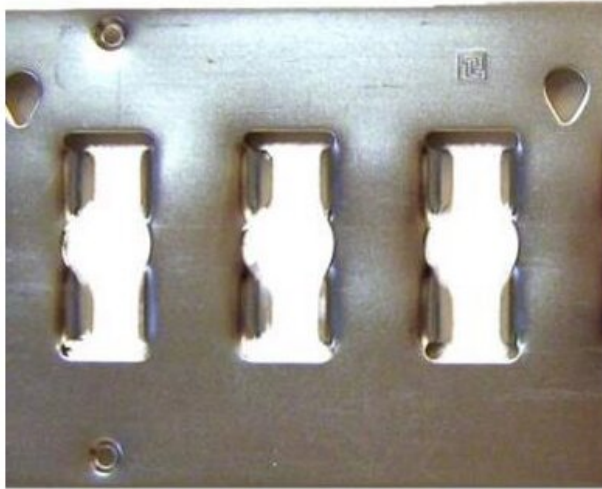

Flat universal lashing track

Product information

Cargo restraint flat track Universal recessed heavy duty.

Material: Galvanized steel

Part code	Length m	Width mm	Thickness mm	Weight kg	Delivery time
33030012F	3	2.5	2.5	7	2