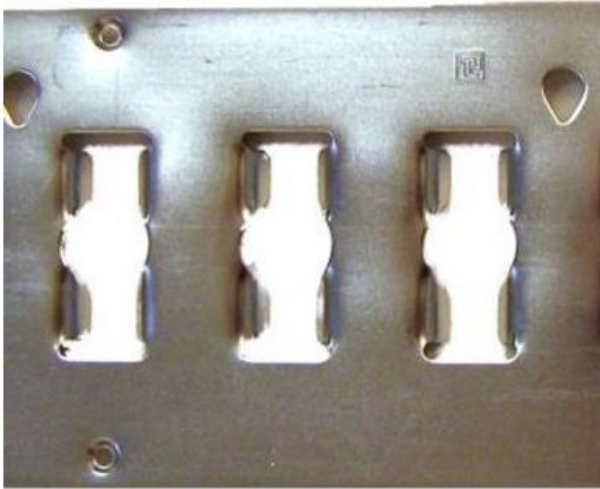

Flat universal lashing track

Product information

Cargo restraint flat track Universal recessed heavy duty.

Material: Galvanized steel

Part code	Length m	Width mm	Thickness mm	Weight kg	Delivery time
33030012F	3	2.5	2.5	7	2