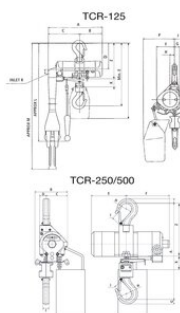

Features:

- Low weight and therefore very mobile, easy mounting
- TCR-125 - TCR-250 only 7 kg, 3 meter lift included
- TCR-500/2 only 9 kg, 3 meter lift included
- Precise variable speed control (cord - and pendant control)
- Very compact design
- Robust aluminum housing
- Air motor is cooled by the exhaust air (internal)
- Cord control or pendant control
- Low noise level

... [Read more](#)

Mini Chain Hoists Red Rooster TCR (125 - 500 kg)

Blueprint

Technical data

Part code	WLL ton	Lifting height m	Number of falls	Type	Lifting speed without load m/min	Air consumption lifting (l/sec)	Lifting speed with load m/min	Lowering speed with load m/min	Air consumption lowering (l/sec)	A mm	B mm	C mm	D mm	E mm	F mm	G mm	H mm	J mm	L mm	N mm	P mm	R mm	X mm	Z mm	K mm	M mm	I mm	Weight kg
16.30TCR-125C	0.125	3	1	TCR-125C	19	11.7	14	16	15	249	112	137	130	305	71	21	19	33	1.660	375	124	P/T 3/8	40	170	-	-	-	7
43020008B	0.125	3	1	TCR-125DPE	17.2	11.7	12.8	13	15	286	112	174	130	305	71	21	19	33	-	375	124	P/T 3/8	40	170	21	2,310	-	8.6
43020009B	0.25	3	1	TCR-250C	19	11.7	9.3	17	15	305	105	69	22	112	140	15	35	20	-	-	-	-	40	170	-	-	22	7
43020003B	0.25	3	1	TCR-250DPE	17.2	11.7	8.1	13	15	305	105	69	22	112	140	15	35	20	-	-	-	-	40	170	-	-	22	7
43020004B	0.5	3	2	TCR-500DP2	9.5	11.7	4.6	9	15	360	118	83	35	112	140	15	36	20	-	-	-	-	40	180	-	-	22	9