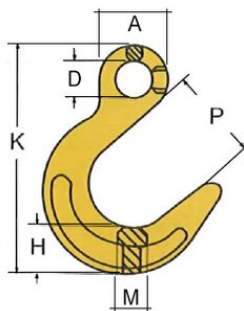

### Product information

Foundry eye hook with a wide mouth opening are attached to the chain with connecting slings.

... [Read more](#)

---

**Material:** Steel

**Marking:** According to standard, CE-marked

**Temperature range:** -40 - (+)200°C / 400°C = WLL 75%

**Finish:** Painted, yellow

**Standard:** EN 1677-1

**Warning:** Not to be heat-treated

**Safety factor:** 4:1

**Grade:** 8

## Foundry eye hook VAL, grade 80

### Technical data

Part code	WLL ton	EWL mm	For chain Ø mm	P mm	H mm	K mm	D mm	A mm	M mm	Weight kg
46060014F	1.12	124	6	62	29	163	17	39	26	1
46060016F	2	122	7/8	63	31	163	18	39	25	1.09
46060004F	3.15	150	10	76	38	200	22	50	32	2.04
46060006F	5.3	180	13	89	44	238	27	63	38	3.22
46060008F	8	210	16	102	52	278	32	76	46	5.53
46060010F	12.5	240	20	114	65	325	38	89	55	8.75
46060011F	15	272	22	127	69	361	45	102	57	11.93
46060012F	21.2	302	26	140	77	402	67	126	66	16.8
46060013F	31.5	340	32	153	97	461	81	151	80	26.6