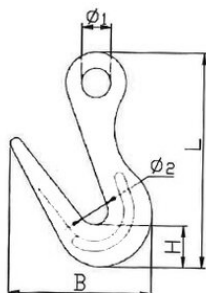

### Product information

For e.g. lifting large bags

... [Read more](#)

---

**Material:** Steel

**Marking:** According to standard, CE-marked

**Temperature range:** -40 - (+)200°C / 400°C = WLL 75%

**Finish:** Painted, yellow

### Technical data

Part code	WLL ton	EWL mm	Ø1 mm	B mm	Ø2 mm	L mm	H mm	Weight kg
42040306F	2	195	35	170	33	254	49	3.1