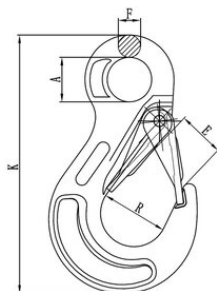

Eye sling hook with latch SALK, grade 80

Product information

Hook is equipped with spring loaded safety latch.

... [Read more](#)

Material: Steel

Marking: According to standard, CE-marked

Temperature range: -40 - (+)200°C / 400°C = WLL 75%

Finish: Painted, yellow

Standard: EN 1677-2

Warning: Not to be heat-treated

Safety factor: 4:1

Grade: 8

Eye sling hook with latch SALK, grade 80

Blueprint

Technical data

Part code	WLL ton	EWL mm	For chain Ø mm	K mm	E mm	F mm	R mm	A mm	Weight kg
42040152F	1.12	76	6	116	20,5	10	30	20	0.3
42040155F	2	90	7/8	141,5	26	12	38,5	25	0.4
42040142F	3.15	117	10	173,5	26	12	38,5	34,5	0.9
42040144F	5.3	152	13	217,5	39	19	55	43	1.7
42040146F	8	178	16	252	43	25	64	50	3.2
42040148F	12.5	226	20	305	56,5	26	87	61	5.8
42040149F	15	249	22	344	61	30	97,5	68	8.5
42040150F	21.2	284	26	392,5	77	38	112,5	63	13
42040151F	31.5	346	32	480	102	37	112	88	17

Spare part (product code)	Description	Fit for hook (product code)
SALKVO6S	Latch kit 6 mm Include latch, spring and pin/nut	SALK6
SALKVO78S	Latch kit 7/8 mm Include latch, spring and pin/nut	SALK78
SALKVO10S	Latch kit 10 mm Include latch, spring and pin/nut	SALK10
SALKVO13S	Latch kit 13 mm Include latch, spring and pin/nut	SALK13
SALKVO16S	Latch kit 16 mm Include latch, spring and pin/nut	SALK16
SALKVO20S	Latch kit 20 mm Include latch, spring and pin/nut	SALK20
SALKVO22S	Latch kit 22 mm Include latch, spring and pin/nut	SALK22
SALKVO26S	Latch kit 26 mm Include latch, spring and pin/nut	SALK26
SALKVO32S	Latch kit 32 mm Include latch, spring and pin/nut	SALK32