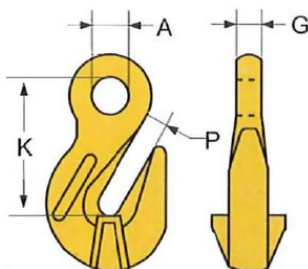

### Product information

Eye grab hook is used for shortening chain legs of a sling. The grab hook is attached to the master link with the same connection link as the chain.

... [Read more](#)

---

**Material:** Steel

**Marking:** According to standard, CE-marked

**Temperature range:** -40 - (+)200°C / 400°C = WLL 75%

**Finish:** Painted, yellow

**Standard:** EN 1677-1

**Warning:** Not to be heat-treated

**Safety factor:** 4:1

## Eye grab hook LYK, grade 80

### Technical data

Part code	WLL ton	For chain Ø mm	A mm	K mm	P mm	Weight kg
42040059F	1.12	6	13	51	8	0.14
42040062F	2	7-8	18	61.5	10	0.245
42040048F	3.15	10	20	80	13	0.65
42040050F	5.3	13	26	99	16	1.39
42040052F	8	16	30	104	20	2.2
42040054F	12.5	20	37	140	25	4.6
42040056F	15	22	44	165	28	8.2
42040057F	21.2	26	41	188	30	9.8
42040058F	31.5	32	57	228	38	19.4