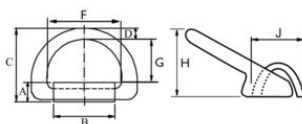

Weldable lashing points with shoulder

Product information

[... Read more](#)

Material: Steel
Finish: Non-coated

Weldable lashing points with shoulder

Blueprint

Technical data

Part code	LC daN	A mm	B mm	C mm	D mm	F mm	G mm	H mm	J mm
350500270	7,500	42	80	135	22	90	73	80	60