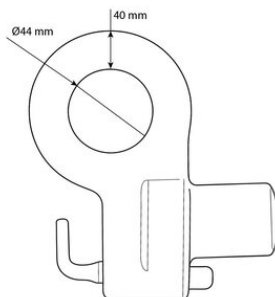

Container lower lifting lug set KONMKVA 50 t / 4 pcs

Product information

For lifting from the lower corner of the container max. 50° chain angle. Delivery includes 4 lifting eyes without shackles.

WLL direct lift: 50 t

WLL 36°: 40t

WLL 50°: 32 t

... [Read more](#)

Material: Steel

Marking: CE-marked

Temperature range: -40 - (+)400°C

Finish: Painted, yellow

Note: Weight is 4 pcs

Safety factor: 4:1

Container lower lifting lug set KONMKVA 50 t / 4 pcs

Blueprint

Technical data

Part code	WLL ton	Weight kg
46060021F	50	19.2