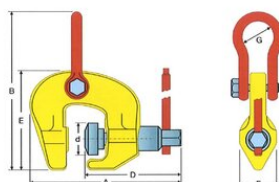

## Screw clamps for lifting in different positions LTTSCC

---

### Product information

Suitable for steel plates and steel items of various shape.

... [Read more](#)

---

**Material:** Steel

**Marking:** CE-marked

**Finish:** Painted, yellow

**Warning:** Not to be heat-treated

## Screw clamps for lifting in different positions LTTSCC

### Technical data

Part code	WLL ton	Jaw width mm	A mm	B mm	D, mm	dmm mm	E mm	F mm	G, mm	Weight kg
44020007F	0.5	0-28	127	116	89	26	75	30	17	0.8
44020008F	0.75	0-22	167	201	120	42	125	46	38	3
44020009F	1.5	0-32	187	226	135	42	142	46	45	4
44020010F	3	0-50	223	268	165	49	165	55	50	7
44020011F	6	0-75	285	364	215	63	210	70	80	18