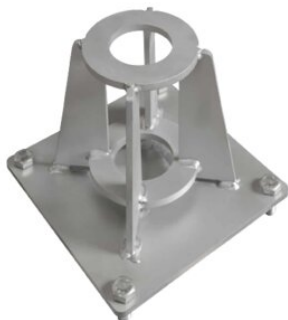

Floor Socket for Gebuwin Swivel Davit Cranes, Zinc Plated

Product information

Floor socket with zinc plating, suitable for Gebuwin Swivel Davit cranes SD.

... [Read more](#)

Material: Steel
Finish: Galvanized

Floor Socket for Gebuwin Swivel Davit Cranes, Zinc Plated

Blueprint

Technical data

Weight
kg

8.5