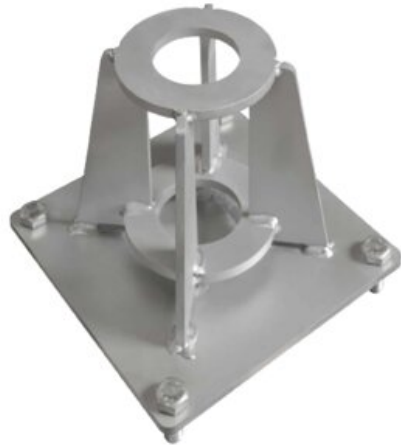

## Floor Socket for Gebuwin Swivel Davit Cranes, Zinc Plated

### Product information

Floor socket with zinc plating, suitable for Gebuwin Swivel Davit cranes SD.

**Material:** Steel

**Finish:** Galvanized

**Weight**  
kg

8.5

**Delivery time**

12