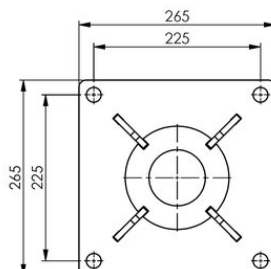

Floor Socket for Gebuwin Swivel Davit Cranes, Zinc Plated

Blueprint

Technical data

Weight
kg

8.5