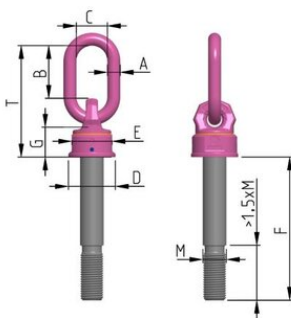

Lifting Eye RUD VWBG with variable length

Product information

- Rotating 360°, pivoting 230°
- Optical markings for easy determination for withdraw from service
- Ball bearing

... [Read more](#)

Temperature range: -40°C up to +200°C

Safety factor: 4:1

Lifting Eye RUD VWBG with variable length

Blueprint

Technical data

WLL ton	A mm	B mm	C mm	D, mm	E mm	F mm	G, mm	Mmm mm	T mm
8	23	86	50	90	80	36-300	94	M36-M39	208
12	26	111	65	98	85	42-300	95	M42-M45	234
13	26	111	65	98	85	48-300	95	M48-M52	234