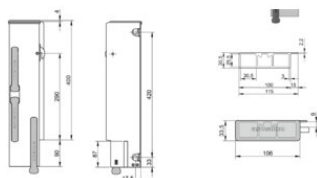

### Produktinformation

The Armaton 4000 XF tip pillar right with a height of 400 mm is a specialized component of the platform pillar system, designed for maximum functionality in tipper body applications. Mounted on the edge of the side rave, it provides a smooth inner surface that prevents goods from getting stuck during unloading.

The pillar features three mechanisms - two acting as hinges and one for locking the dropside - ensuring a compact, ergonomic, and weight-optimized solution. [... Read more](#)

---

## Tip pillar right 4000XF 400mm

Blaupause

Technische Daten

Artikel-Nr.	Modell	Gewicht (kg)
35070010F	Tip pillar right 4000XF 400mm	1,9