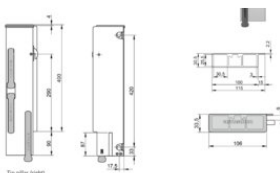

Tip pillar left 4000XF 400mm

Produktinformation

The Armaton 4000 XF tip pillar left with a height of 400 mm is a specialized component of the platform pillar system, designed for maximum functionality in tipper body applications. Mounted on the edge of the side rave, it provides a smooth inner surface that prevents goods from getting stuck during unloading.

The pillar features three mechanisms - two acting as hinges and one for locking the dropside - ensuring a compact, ergonomic, and weight-optimized solution. [... Read more](#)

Tip pillar left 4000XF 400mm

Blaupause

Technische Daten

Artikel-Nr.	Modell	Gewicht (kg)
35070009F	Tip pillar left 4000XF 400mm	1,9