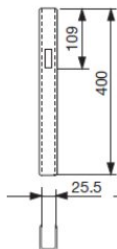

Edge Cap 4000XF 400mm

Blaupause

Technische Daten

Artikel-Nr.	Modell	Gewicht (kg)
35070008F	Edge Cap 4000XF 400mm	0,23