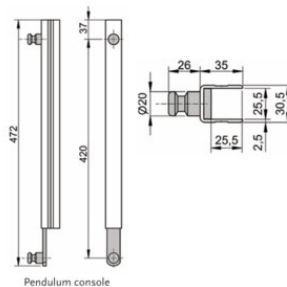

Pendulum console tip pillar 4000XF

Blaupause

Technische Daten

Artikel-Nr.	Modell	Gewicht (kg)
35070011F	Pendulum console	0,95