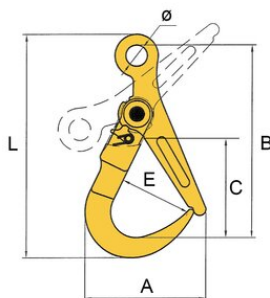

Super Lock Hook

Produktinformation

Self locking hook with a wide mouth opening. Suits well for handling large bags as well as lifting items with holes directly.

... [Read more](#)

Super Lock Hook

Blaupause

Technische Daten

Artikel-Nr.	Tragfähigkeit t	Amm mm	Bmm mm	Lmm mm	ø mm mm	Emm mm	Cmm mm	Gewicht (kg)
42040245F	3	181	289	335	32,5	108	150	3,45