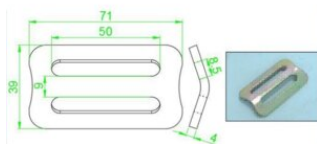

Buckle 50mm LC 900 daN

Produktinformation

The 50 mm buckle (LC 900 daN) is a practical and durable component for use with lashing straps in light to medium-duty cargo securing applications. With a Lashing Capacity (LC) of 900 daN, it ensures reliable fastening of goods during transport. Ideal for use in logistics, transport, and vehicle securing systems where quick and safe load restraint is required.

... [Read more](#)

Buckle 50mm LC 900 daN

Blaupause

Technische Daten

| Artikel-Nr. | Zurkapazität LC (daN) | MBK T t | Bandbreite mm | Höhe mm | |
|-------------|--------------------------|---------------|------------------|------------|-----|
| 270300320 | 900 | 1,8 | 50 | 71 | 300 |