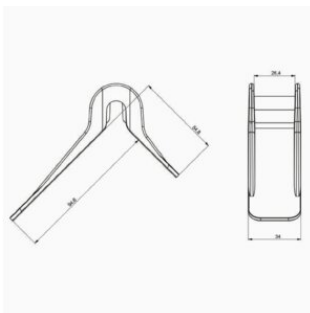

Corner Protector for Drums KP Drum

Produktinformation

Features:

- Certificates of the European Union
- Very high quality plastic provides high strength and resistance to low and high temperatures from -30 up to +70 degrees
- Perfect coating protects lashings from abrasion, which significantly extends their life
- Highest lashing tension distribution coefficient "K=1.8"
- Resistant to deformation

... [Read more](#)

Corner Protector for Drums KP Drum

Blaupause

Technische Daten

Artikel-Nr.	Bandbreite mm	Abmessungen (mm)	Farbe
240100200	26	95 x 55 x 34	schwarz