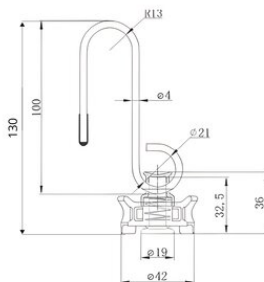

Screw fitting KERL BUTLER for Airline tracks

Produktinformation

Screw fitting can be removed with only one hand and used in any other airline track. Fits into all airline tracks and has a load capacity of 50 daN.

... [Read more](#)

Screw fitting KERL BUTLER for Airline tracks

Blaupause

Technische Daten

| Artikel-Nr. | MBK T t | Gewicht |
|-------------|---------------|---------|
| 350600310 | 0,05 | 0,07 |