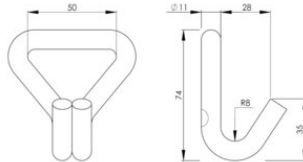

Doublehook Black Line 50x74mm LC 2500 daN

Produktinformation

High quality doublehook for lashings 50mm. Black Line products, ideal for use in areas where fittings should be invisible.

... [Read more](#)

Doublehook Black Line 50x74mm LC 2500 daN

Blaupause

Technische Daten

Artikel-Nr.	Zurkapazität LC (daN)	MBK T t	Bandbreite mm	Höhe mm
220100790	2.500	5	50	74