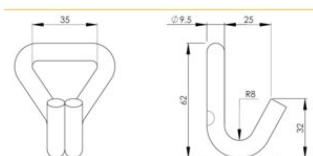

Doublehook Black Line 35x62mm LC 1500 daN

Produktinformation

High quality doublehook for lashings 35mm. Black Line products, ideal for use in areas where fittings should be invisible.

... [Read more](#)

Doublehook Black Line 35x62mm LC 1500 daN

Blaupause

Technische Daten

Artikel-Nr.	Zurkapazität LC (daN)	MBK T t	Bandbreite mm	Höhe mm
220100780	1.500	3	35	62