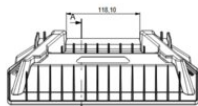

Corner Protector CP Cross

Produktinformation

An innovative angle bracket to secure the load. Reduces the number of angle brackets used by three times. Provides protection on three planes, thanks to the possibility of placing 3 straps at the same time.

... [Read more](#)

Corner Protector CP Cross

Blaupause

Technische Daten

Artikel-Nr.	Länge mm	Bandbreite mm	Abmessungen (mm)
240100330	307	118	307 x 92 x 127