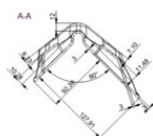

Corner Protector CP Cross

Produktinformation

An innovative angle bracket to secure the load. Reduces the number of angle brackets used by three times. Provides protection on three planes, thanks to the possibility of placing 3 straps at the same time.

... [Read more](#)

Corner Protector CP Cross

Blaupause

Technische Daten

Artikel-Nr.	Länge mm	Bandbreite mm	Abmessungen (mm)
240100330	307	118	307 x 92 x 127